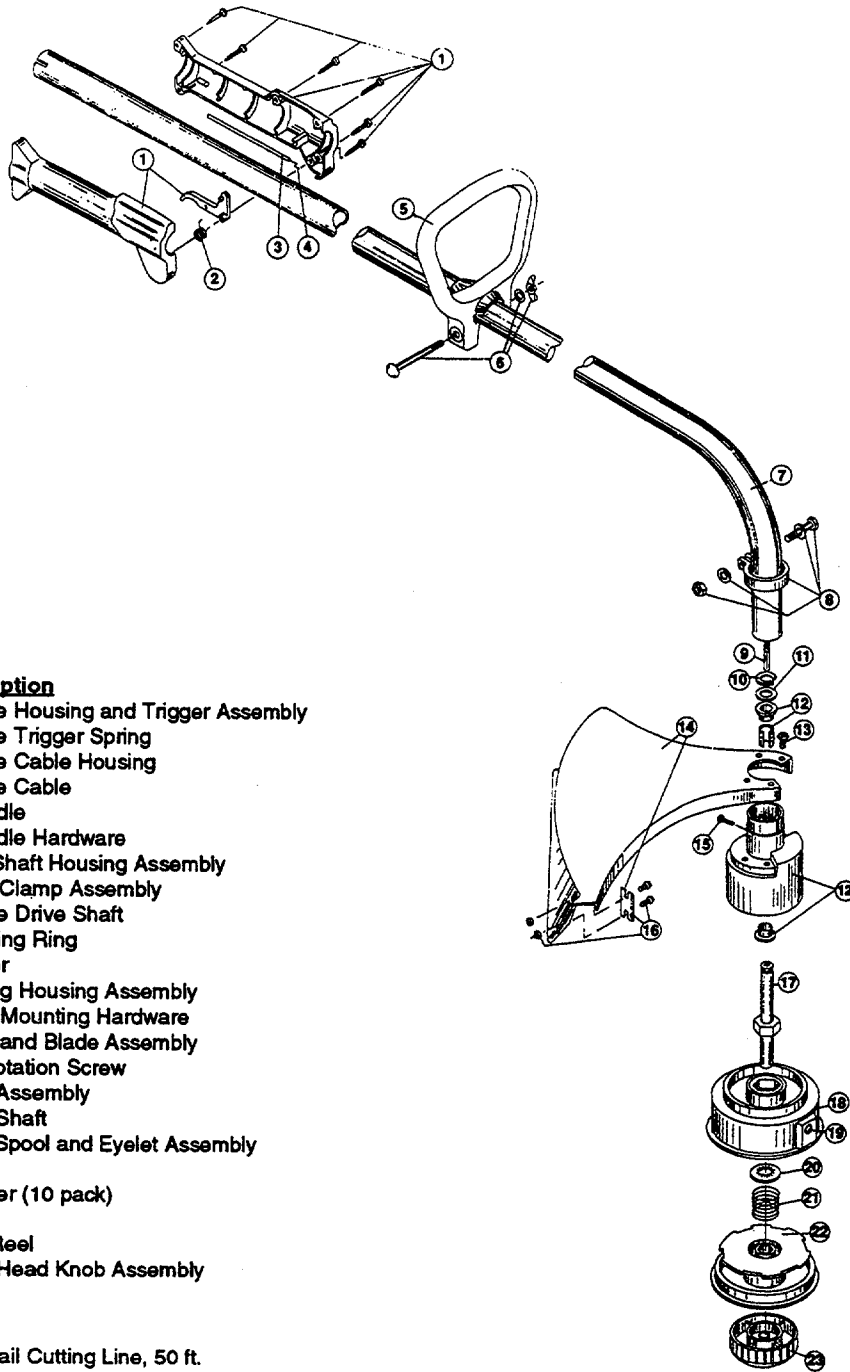

ENGINE PARTS - SINGER GT2815

(Serial no. 401000001 and greater)

Item	Part No.	Description
1	683414	Carburetor/Air Cleaner Assembly (includes items 2 and 3)
2	682052	Choke Knob Assembly
3	610312	Air Cleaner Filter
4	682505	Carburetor Mounting Screw Assembly
5	682048	Throttle Adjustment Assembly (Walbro)
5	180092	Throttle Adjustment Assembly (Zama)
6	180527	Carburetor Assembly
7	610675	Carburetor Gasket (10 pack)
8	683974	Primer Hose Assembly
9	180033	Carburetor Mount Assembly
10	147573	Reed Assembly
11	612115	Carburetor Mount Gasket (10 pack)
12	180002	Power Shaft Assembly
13	180009	Crankcase Service Assembly (items 12-16)
14	682041	Inner Bearing
15	610309	Seal
16	610308	Outer Bearing
17	612134	Rear Mounting Pad
18	147457	Fuel Tank Assembly (includes items 19-21)
19	180000	Fuel Cap Assembly
20	147290	Return Line Assembly
21	682039	Fuel Line Assembly
22	145308	Front Mounting Pad
23	153520	Shroud Assembly
24	153403	Shroud Extension and Stand
25	153624	Flywheel Assembly
26	610303	Square Drive Nut
27	683856	Recoil Pulley Assembly
28	613102	Recoil Spring
29	153644	Pulley Retainer Assembly
30	611061	Rope Guide

SINGER GT2815 - BOOM & TRIMMER PARTS

(Serial no. 401000001 and greater)

Item	Part No.	Description
1	180277	Throttle Housing and Trigger Assembly
2	610314	Throttle Trigger Spring
3	147594	Throttle Cable Housing
4	610315	Throttle Cable
5	145819	D-Handle
6	153523	D-Handle Hardware
7	180755	Drive Shaft Housing Assembly
8	153597	Lower Clamp Assembly
9	180561	Flexible Drive Shaft
10	145570	Retaining Ring
11	145567	Washer
12	153312	Bushing Housing Assembly
13	180531	Guard Mounting Hardware
14	683274	Guard and Blade Assembly
15	145569	Anti-Rotation Screw
16	682061	Blade Assembly
17	153313	Spool Shaft
18	153619	Outer Spool and Eyelet Assembly
19	145566	Eyelet
20	610660	Retainer (10 pack)
21	610317	Spring
22	153600	Inner Reel
23	153066	Bump Head Knob Assembly