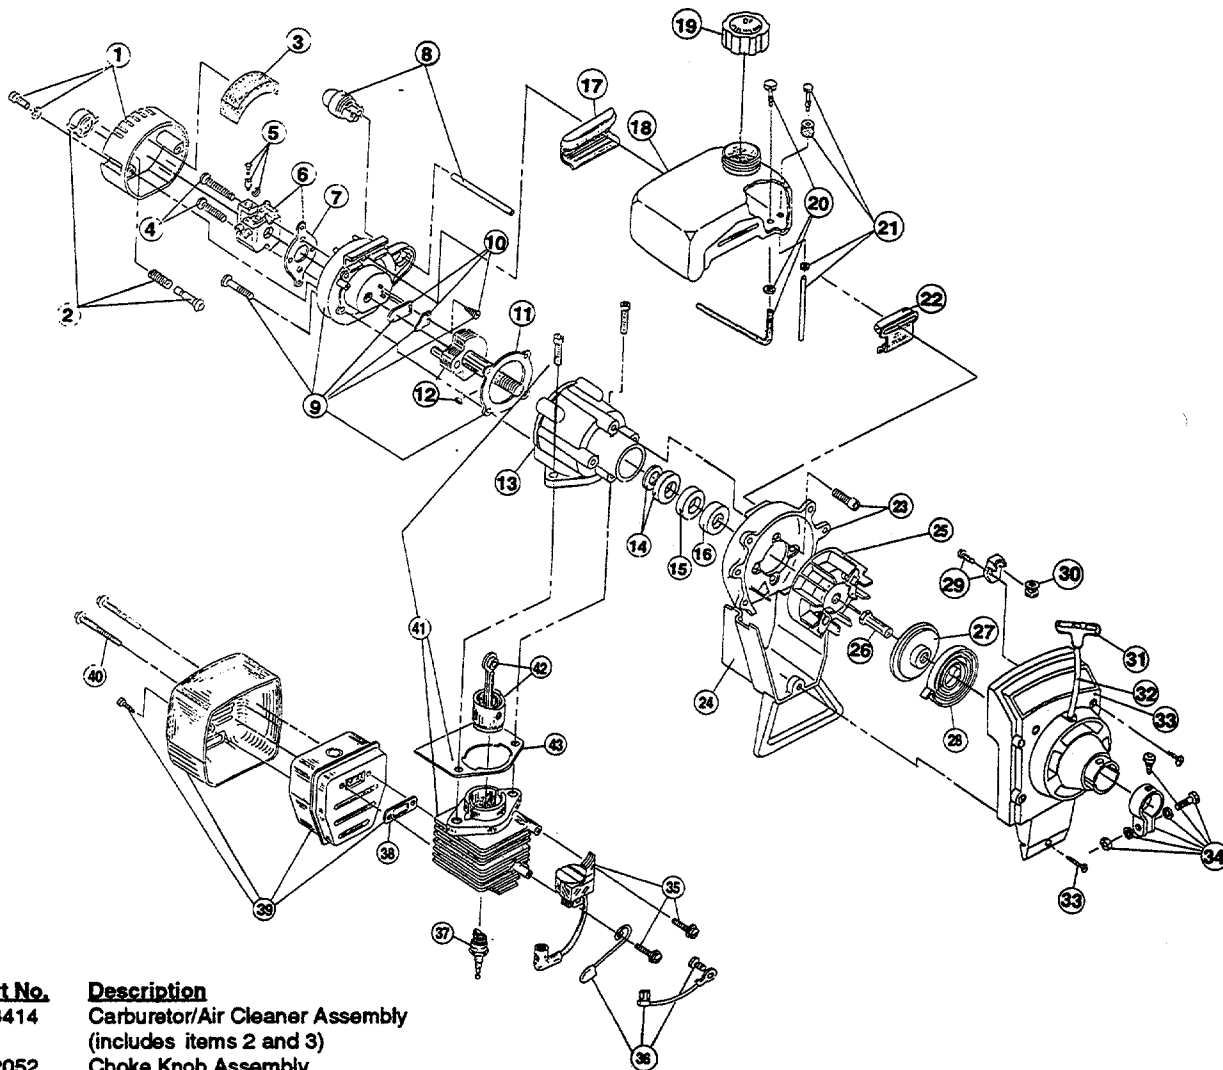

ENGINE PARTS - SINGER GT2815

(Serial no. 401000001 and greater)

Item	Part No.	Description
1	683414	Carburetor/Air Cleaner Assembly (includes items 2 and 3)
2	682052	Choke Knob Assembly
3	610312	Air Cleaner Filter
4	682505	Carburetor Mounting Screw Assembly
5	682048	Throttle Adjustment Assembly (Walbro)
5	180092	Throttle Adjustment Assembly (Zama)
6	180527	Carburetor Assembly
7	610675	Carburetor Gasket (10 pack)
8	683974	Primer Hose Assembly
9	180033	Carburetor Mount Assembly
10	147573	Reed Assembly
11	612115	Carburetor Mount Gasket (10 pack)
12	180002	Power Shaft Assembly
13	180009	Crankcase Service Assembly (items 12-16)
14	682041	Inner Bearing
15	610309	Seal
16	610308	Outer Bearing
17	612134	Rear Mounting Pad
18	147457	Fuel Tank Assembly (includes items 19-21)
19	180000	Fuel Cap Assembly
20	147290	Return Line Assembly
21	682039	Fuel Line Assembly
22	145308	Front Mounting Pad
23	153520	Shroud Assembly
24	153403	Shroud Extension and Stand
25	153624	Flywheel Assembly
26	610303	Square Drive Nut
27	683856	Recoil Pulley Assembly
28	613102	Recoil Spring
29	153644	Pulley Retainer Assembly
30	611061	Rope Guide

SINGER GT2815 - BOOM & TRIMMER PARTS

(Serial no. 401000001 and greater)

Item	Part No.	Description
1	180277	Throttle Housing and Trigger Assembly
2	610314	Throttle Trigger Spring
3	147594	Throttle Cable Housing
4	610315	Throttle Cable
5	145819	D-Handle
6	153523	D-Handle Hardware
7	180755	Drive Shaft Housing Assembly
8	153597	Lower Clamp Assembly
9	180561	Flexible Drive Shaft
10	145570	Retaining Ring
11	145567	Washer
12	153312	Bushing Housing Assembly
13	180531	Guard Mounting Hardware
14	683274	Guard and Blade Assembly
15	145569	Anti-Rotation Screw
16	682061	Blade Assembly
17	153313	Spool Shaft
18	153619	Outer Spool and Eyelet Assembly
19	145566	Eyelet
20	610660	Retainer (10 pack)
21	610317	Spring
22	153600	Inner Reel
23	153066	Bump Head Knob Assembly